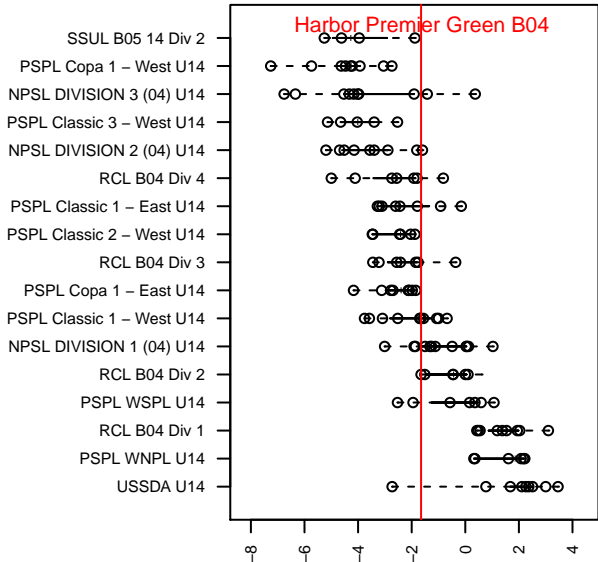

**attack and defense rating
relative to others at age
and all opponents in last 13 months**