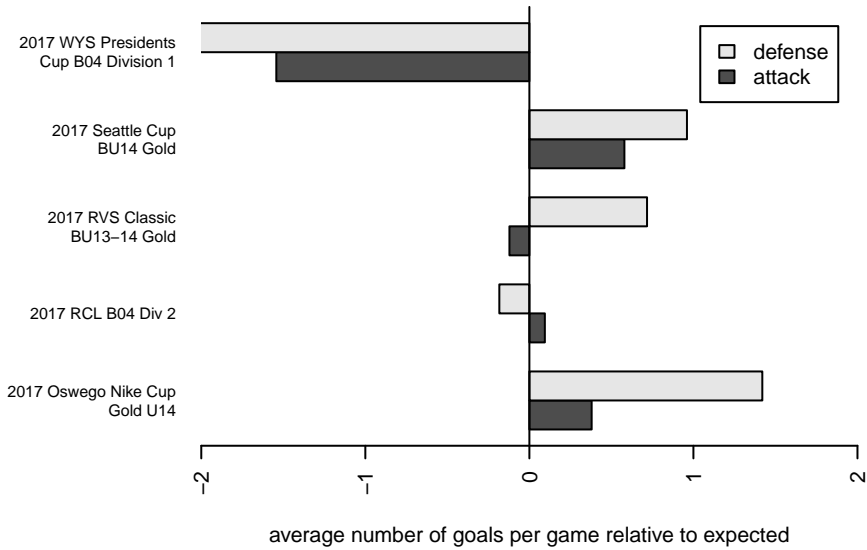

Performance relative to 13 month average