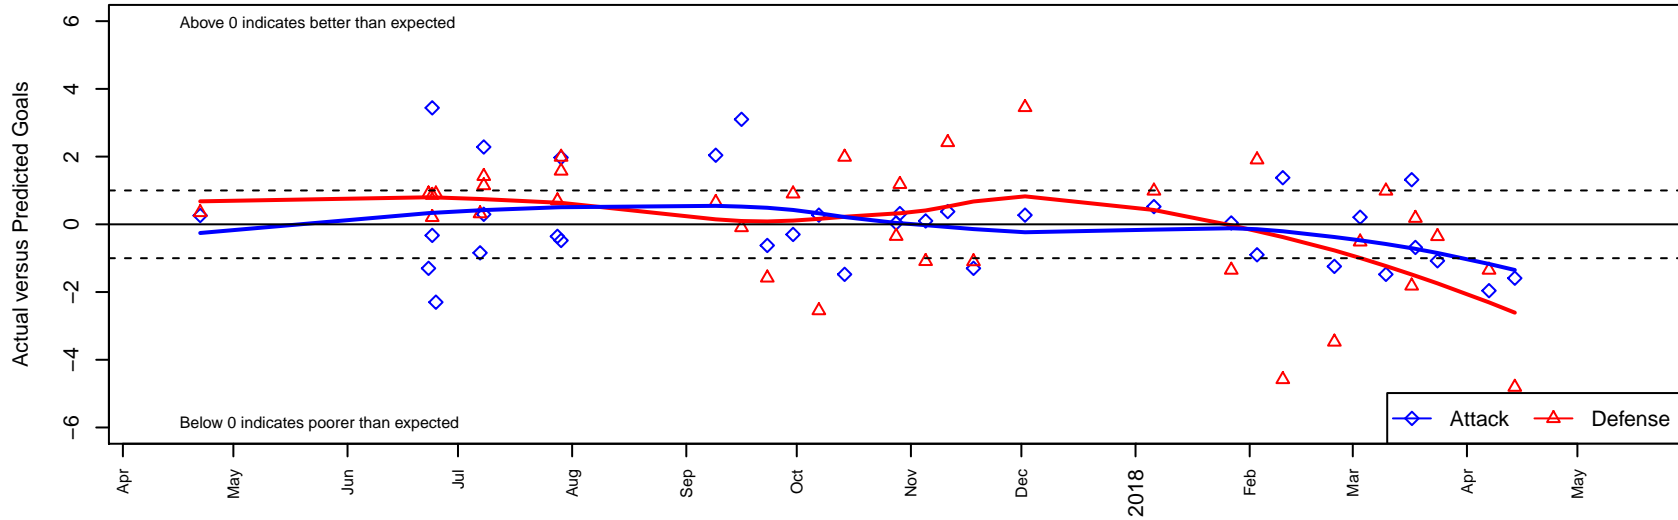

Harbor Premier Green B04

Harbor FC
 Gig Harbor, WA
 B04 total strength=1124
 attack=4.83 defense=1.95
 fall league = RCL B04 Div 2
 notes= Jarrett 2014-5

alt names used:
 Harbor Premier B04 Green
 Harbor Premier B04 Green
 HARBOR PREMIER B04 GREEN (WA)
 Harbor Premier B04 Green A
 Harbor Premier B04 Green A

Venues played:
 2016 WYS Presidents Cup B04 Division 1
 2017 RVS Classic BU13-14 Gold
 2017 Seattle Cup BU14 Gold
 2017 Oswego Nike Cup Gold U14
 2017 RCL B04 Div 2
 2017 WYS Presidents Cup B04 Division 1

Harbor Premier Green B04
 Dots are actual minus expected GF (blue circles) and GA (red triangles).
 Blue line is smoothed change in attack strength. Red is smoothed change in defense strength.

**attack and defense variance (black dot)
relative to other teams
and top 10 in region**