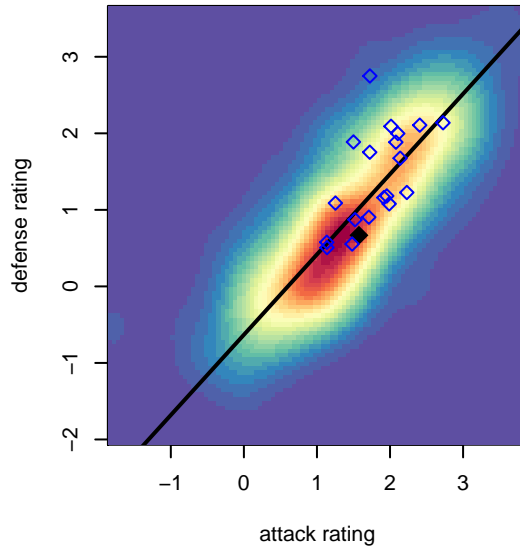

**attack and defense rating
relative to others at age
and all opponents in last 13 months**