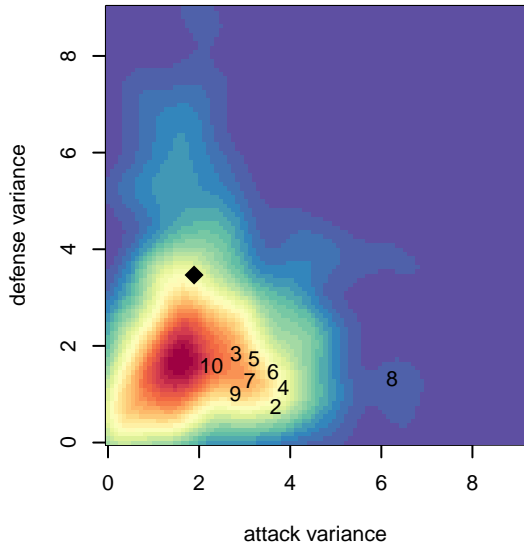

Harbor Premier Green B04

Harbor FC
 Gig Harbor, WA
 B04 total strength=1124
 attack=4.83 defense=1.95
 fall league = RCL B04 Div 2
 notes= Jarrett 2014-5

alt names used:
 Harbor Premier B04 Green
 Harbor Premier B04 Green
 HARBOR PREMIER B04 GREEN (WA)
 Harbor Premier B04 Green A
 Harbor Premier B04 Green A

Harbor Premier Green B04
 Dots are actual minus expected GF (blue circles) and GA (red triangles).
 Blue line is smoothed change in attack strength. Red is smoothed change in defense strength.

**attack and defense variance (black dot)
relative to other teams
and top 10 in region**