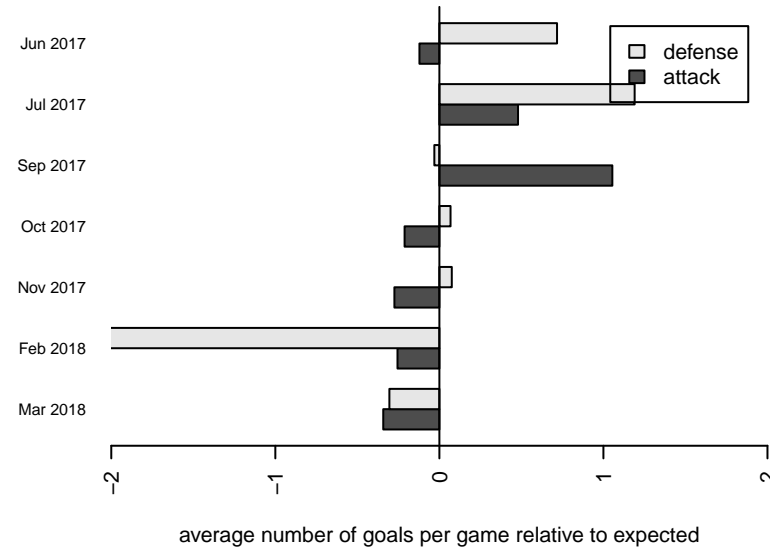

Performance relative to 13 month average